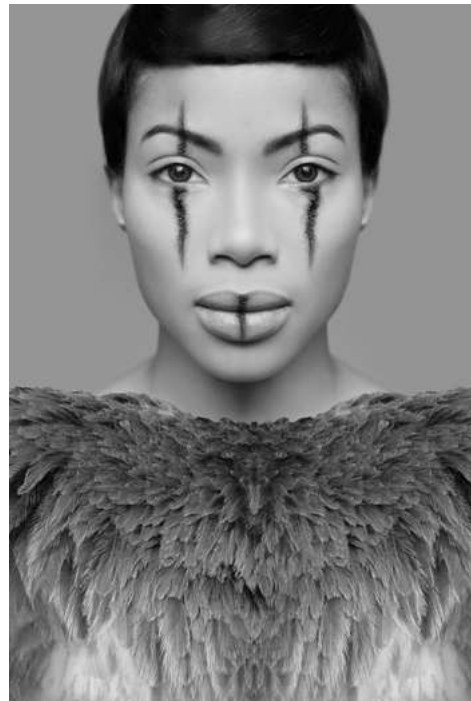

Model: Chloe

HEIGHT 160 cm SIZE 32 EU CHEST 85 cm WAIST 60 cm HIP 85 cm
SHOESIZE 37 EU HAIRCOLOR brown EYECOLOR brown

BIRDCAGE Modelmanagement
www.birdcage-models.de

Daimlerstraße 14a | 65232 Taunusstein | Germany
Tel: +49 (6128) 970 855 | Mobile: +49 (0)171 620 7091 | E-Mail: booking@birdcage-models.de