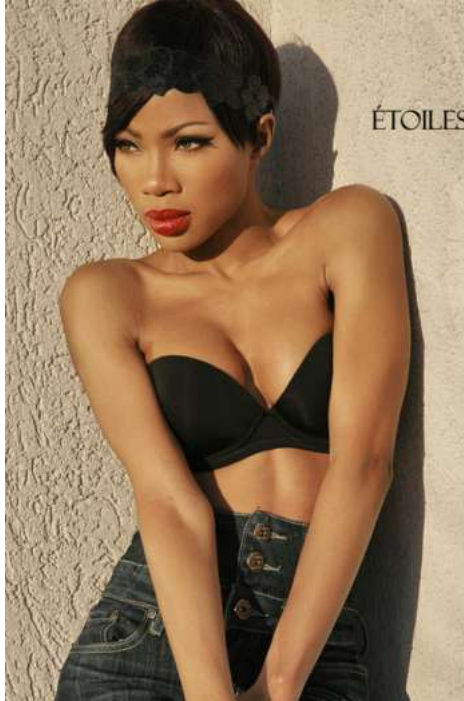

Model: Chloe

HEIGHT 160 cm SIZE 32 EU CHEST 85 cm WAIST 60 cm HIP 85 cm
SHOESIZE 37 EU HAIRCOLOR brown EYECOLOR brown

BIRDCAGE Modelmanagement
www.birdcage-models.de

Daimlerstraße 14a | 65232 Taunusstein | Germany
Tel: +49 (6128) 970 855 | Mobile: +49 (0)171 620 7091 | E-Mail: booking@birdcage-models.de