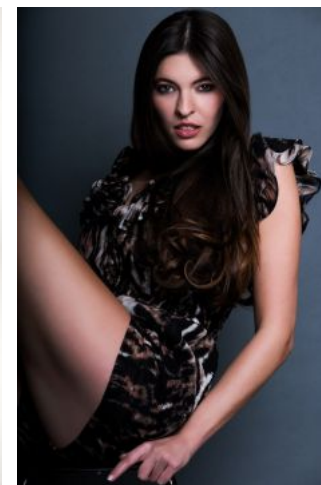

Eva

+49 (0)6128 970 855
+49 (0)171 620 7091

BIRDCAGE
MODEL MANAGEMENT

info@birdcage-models.de
www.birdcage-models.de

HEIGHT 172 cm SIZE 36 EU CHEST 86 cm WAIST 64 cm HIP 94 cm
SHOESIZE 39 EU HAIRCOLOR brown EYECOLOR green