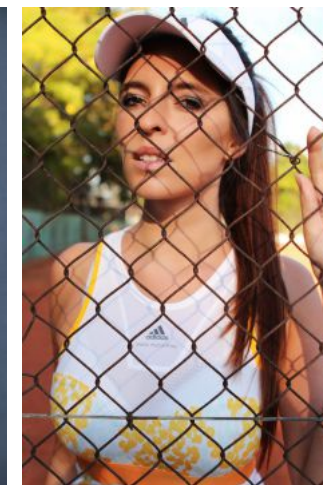

Eva

+49 (0)6128 970 855
+49 (0)171 620 7091

BIRDCAGE
MODEL MANAGEMENT

info@birdcage-models.de
www.birdcage-models.de

HEIGHT 172 cm SIZE 36 EU CHEST 86 cm WAIST 64 cm HIP 94 cm
SHOESIZE 39 EU HAIRCOLOR brown EYECOLOR green