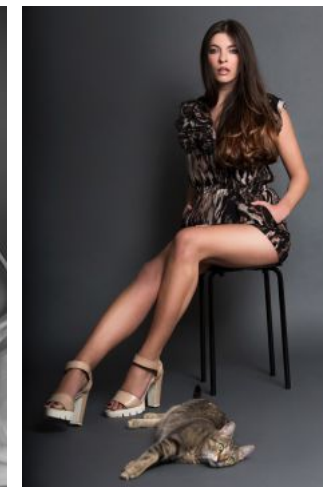

Eva

+49 (0)6128 970 855
+49 (0)171 620 7091

BIRDCAGE
MODEL MANAGEMENT

info@birdcage-models.de
www.birdcage-models.de

HEIGHT 172 cm SIZE 36 EU CHEST 86 cm WAIST 64 cm HIP 94 cm
SHOESIZE 39 EU HAIRCOLOR brown EYECOLOR green