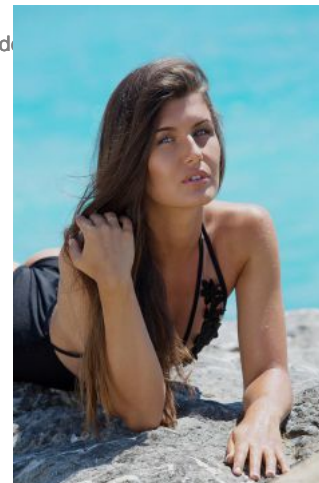

Marina Z

+49 (0)6128 970 855
+49 (0)171 620 7091

BIRDCAGE
MODEL MANAGEMENT

info@birdcage-models.de
www.birdcage-models.de

HEIGHT 174 cm SIZE 38 EU CHEST 89 cm WAIST 64 cm HIP 96 cm
HAIRCOLOR brown EYECOLOR blue