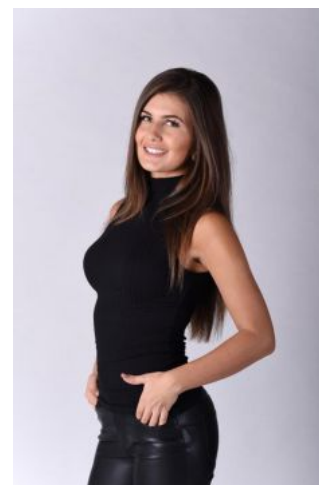

Marina Z

+49 (0)6128 970 855
+49 (0)171 620 7091

BIRDCAGE
MODEL MANAGEMENT

info@birdcage-models.de
www.birdcage-models.de

HEIGHT 174 cm SIZE 38 EU CHEST 89 cm WAIST 64 cm HIP 96 cm
HAIRCOLOR brown EYECOLOR blue