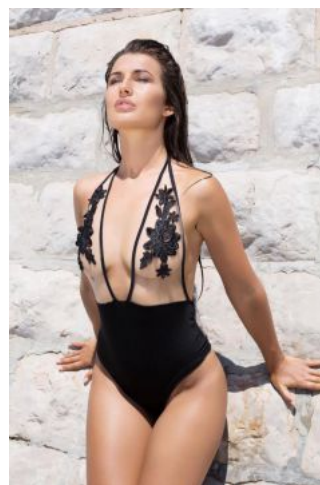

Marina Z

+49 (0)6128 970 855
+49 (0)171 620 7091

BIRDCAGE
MODEL MANAGEMENT

info@birdcage-models.de
www.birdcage-models.de

HEIGHT 174 cm SIZE 38 EU CHEST 89 cm WAIST 64 cm HIP 96 cm
HAIRCOLOR brown EYECOLOR blue